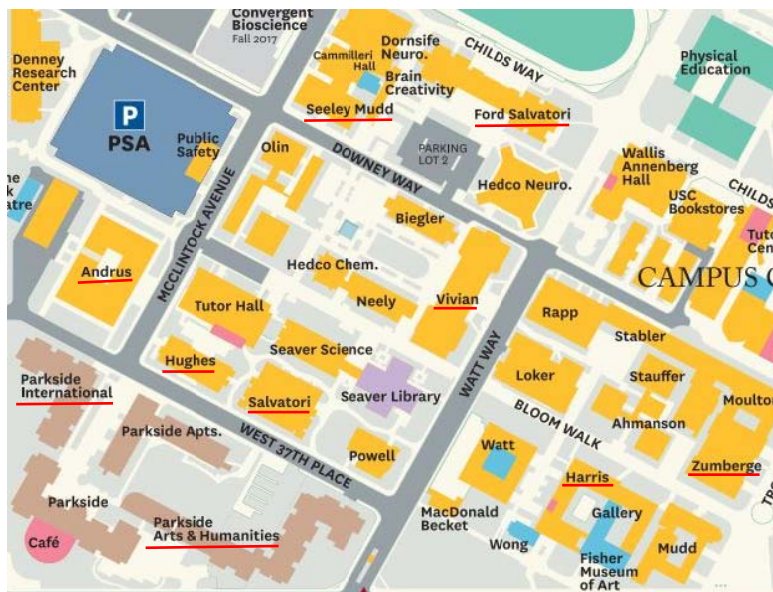

Conference Location

- SGM Seeley G. Mudd
- GFS Grace Ford Salvatori
- VHE Vivian Hall of Engineering
- SAL Salvatori Computer Center
- EEB Hughes Aircraft Electrical Engineering
- GER Andrus Gerontology Center
- IRC International Residential College @ Parkside
- PRB Parkside Arts & Humanities Residential College
- HAR Harris Hall
- ZHS Zumberge Hall
- VPD Verna & Peter Dauterive Hall